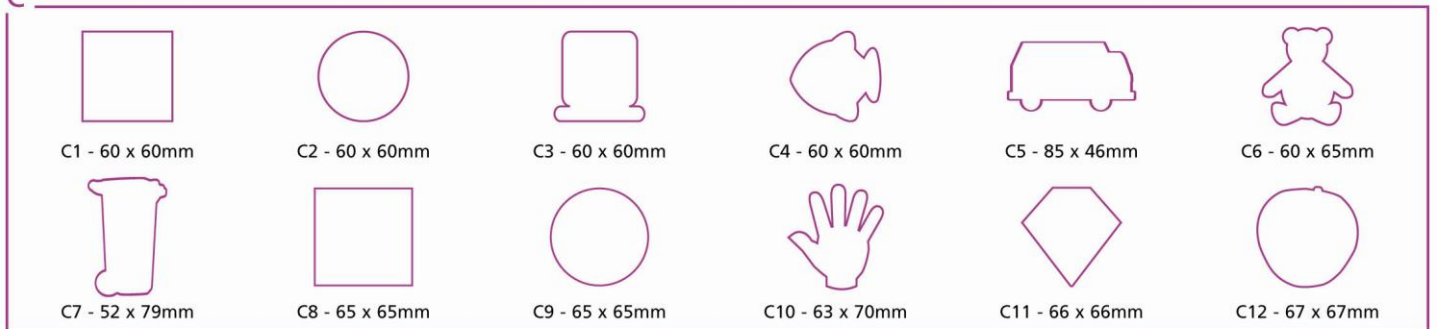

PRODUCT DATA SHEET

Product Name: Fridge Magnets

Product No.: 14140

A

B

C

D