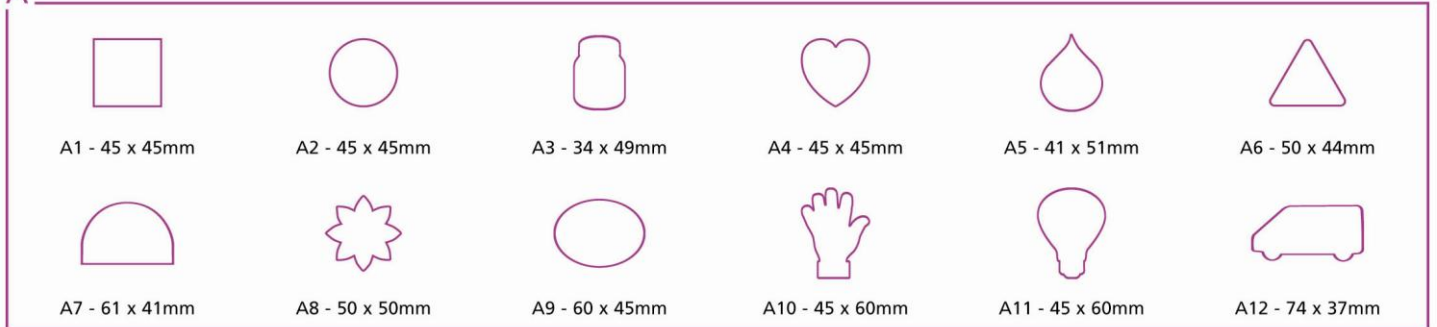

PRODUCT DATA SHEET

Product Name: Fridge Magnets

Product No.: 14140

A