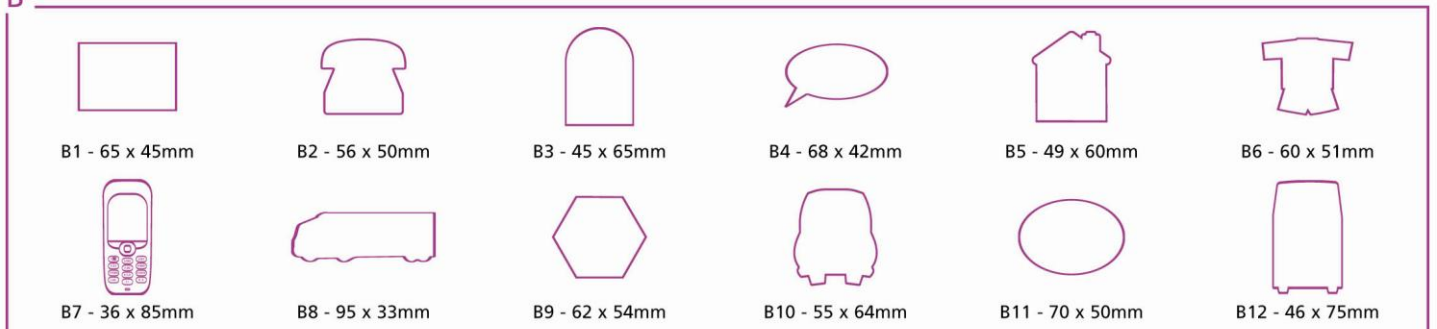

PRODUCT DATA SHEET

Product Name: Fridge Magnets

Product No.: 14140

A

B

C

D